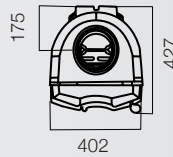

Fuel: Wood
Colour: Black
Power: 9 kW
Flue diameter: 153mm

Fuel: Wood
Colour: Black
Power: 7 kW
Outlet: Top or rear
Flue diameter: 153mm

Calina

MODEL 388115

Silinda

MODEL 388114

Fuel: Wood
Colour: Black
Power: 7 kW
Outlet: Top or rear
Flue diameter: 153 mm

Fuel: Wood
Colour: Black
Power: 13 kW
Outlet: Top and rear
Flue diameter: 180 mm

Chevannes

MODEL 364120

Equirre

MODEL 389130

Fuel: Wood
Colour: Black
Power: 7.5 kW
Outlet: Top or rear
Flue diameter: 153mm

Fuel: Wood
Colour: Black
Power: 6.5 kW
Heating Volume: 90-240m³