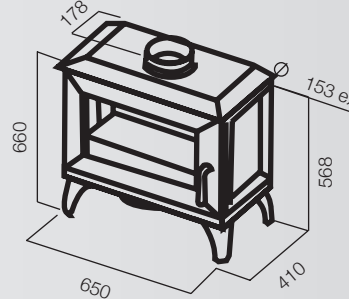

woodburning fireplaces

closed system

Mini Cube

MODEL 388134

Fuel: Wood
 Black
 Power: 5 kW
 Outlet: top or rear
 Flue diameter: 125mm

Cube

MODEL 388117

Fuel: Wood
 Black
 Power: 6.5 kW
 Outlet: top or rear
 Flue diameter: 153mm

Regence

MODEL 3144

Fuel: Wood
 Colour: Red, Black (matt), Cream
 Power: 6.5 kW
 Outlet: Top or rear
 Flue diameter: 153mm

Fonteval

MODEL 389143

Fuel: Wood
 Colour: Black
 Power: 10 kW
 Outlet: Top or rear
 Flue diameter: 153mm

Fuel: Wood
Colour: Black
Power: 9 kW
Flue diameter: 153mm

Fuel: Wood
Colour: Black
Power: 7 kW
Outlet: Top or rear
Flue diameter: 153mm

Calina

MODEL 388115

Silinda

MODEL 388114

Fuel: Wood
Colour: Black
Power: 7 kW
Outlet: Top or rear
Flue diameter: 153 mm

Fuel: Wood
Colour: Black
Power: 13 kW
Outlet: Top and rear
Flue diameter: 180 mm

Chevannes

MODEL 364120

Equirre

MODEL 389130

Fuel: Wood
Colour: Black
Power: 7.5 kW
Outlet: Top or rear
Flue diameter: 153mm

Fuel: Wood
Colour: Black
Power: 6.5 kW
Heating Volume: 90-240m³