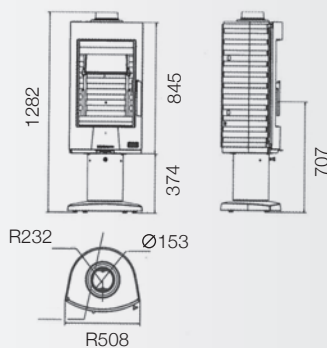

Fuel: Wood
Colour: Black
Power: 9 kW
Flue diameter: 153mm

Fuel: Wood
Colour: Black
Power: 7 kW
Outlet: Top or rear
Flue diameter: 153mm

Calina

MODEL 388115

Silinda

MODEL 388114

Fuel: Wood
Colour: Black
Power: 7 kW
Outlet: Top or rear
Flue diameter: 153 mm

Fuel: Wood
Colour: Black
Power: 13 kW
Outlet: Top and rear
Flue diameter: 180 mm

Chevannes

MODEL 364120

Equirre

MODEL 389130

Fuel: Wood
Colour: Black
Power: 7.5 kW
Outlet: Top or rear
Flue diameter: 153mm

Fuel: Wood
Colour: Black
Power: 6.5 kW
Heating Volume: 90-240m³