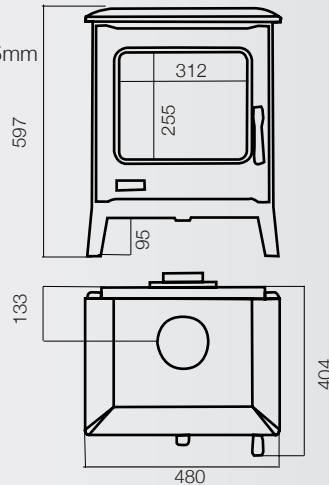

woodburning fireplaces

closed system

Mini Cube

MODEL 388134

Fuel: Wood
 Black
 Power: 5 kW
 Outlet: top or rear
 Flue diameter: 125mm

Cube

MODEL 388117

Fuel: Wood
 Black
 Power: 6.5 kW
 Outlet: top or rear
 Flue diameter: 153mm

Fuel: Wood
 Colour: Black
 Power: 12 kW
 Outlet: Top or rear
 Flue diameter: 180mm

Fontemont

MODEL 389144

the art of producing warmth

woodburning fireplaces

closed system

Madras

MODEL 389104

Fuel: Wood
Colour: Black
Power: 9 kW
Flue diameter: 153mm

Fuel: Wood
Colour: Black
Power: 7 kW
Outlet: Top or rear
Flue diameter: 153mm

Calina

MODEL 388115

Silinda

MODEL 388114

Fuel: Wood
Colour: Black
Power: 7 kW
Outlet: Top or rear
Flue diameter: 153 mm

Fuel: Wood
Colour: Black
Power: 13 kW
Outlet: Top and rear
Flue diameter: 180 mm

Chevannes

MODEL 364120

Equirre

MODEL 389130

Fuel: Wood
Colour: Black
Power: 7.5 kW
Outlet: Top or rear
Flue diameter: 153mm

Fuel: Wood
Colour: Black
Power: 6.5 kW
Heating Volume: 90-240m³