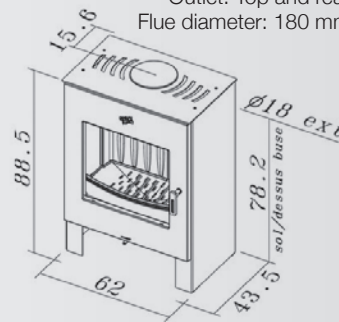

Fuel: Wood
Colour: Black
Power: 9 kW
Flue diameter: 153mm

Fuel: Wood
Colour: Black
Power: 7 kW
Outlet: Top or rear
Flue diameter: 153mm

Calina

MODEL 388115

Silinda

MODEL 388114

Fuel: Wood
Colour: Black
Power: 7 kW
Outlet: Top or rear
Flue diameter: 153 mm

Fuel: Wood
Colour: Black
Power: 13 kW
Outlet: Top and rear
Flue diameter: 180 mm

Chevannes

MODEL 364120

Equirre

MODEL 389130

Fuel: Wood
Colour: Black
Power: 7.5 kW
Outlet: Top or rear
Flue diameter: 153mm

Fuel: Wood
Colour: Black
Power: 6.5 kW
Heating Volume: 90-240m³