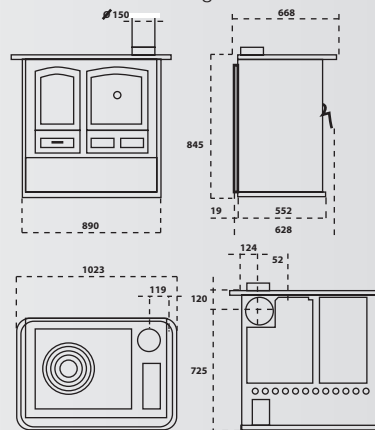

Fuel: Wood
Colour: Black
Power: 9 kW
Flue diameter: 153mm

Fuel: Wood
Colour: Black
Power: 7 kW
Outlet: Top or rear
Flue diameter: 153mm

Calina

MODEL 388115

Silinda

MODEL 388114

Fuel: Wood
Colour: Black
Power: 7 kW
Outlet: Top or rear
Flue diameter: 153 mm

Fuel: Wood
Colour: Black
Power: 13 kW
Outlet: Top and rear
Flue diameter: 180 mm

Chevannes

MODEL 364120

Equirre

MODEL 389130

Fuel: Wood
Colour: Black
Power: 7.5 kW
Outlet: Top or rear
Flue diameter: 153mm

Fuel: Wood
Colour: Black
Power: 6.5 kW
Heating Volume: 90-240m³