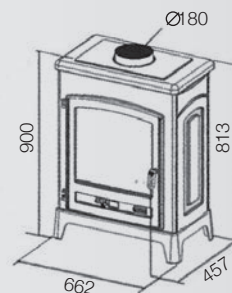

Fuel: Wood
Colour: Black
Power: 12 kW
Outlet: Top or rear
Flue diameter: 180mm