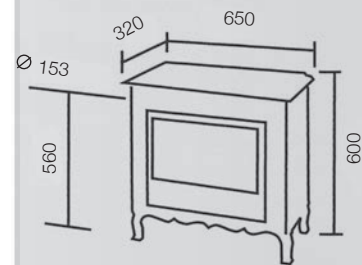

Regence

MODEL 3144

Fuel: Wood
Colour: Red, Black (matt), Cream
Power: 6.5 kW
Outlet: Top or rear
Flue diameter: 153mm