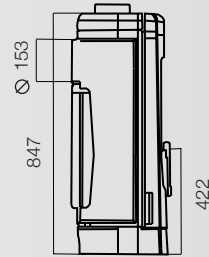

Fuel: Wood
 Colour: Black
 Power: 12 kW
 Outlet: Top or rear
 Flue diameter: 180mm

Fontemont

MODEL 389144

the art of producing warmth

woodburning fireplaces

closed system

Madras

MODEL 389104

Fuel: Wood
Colour: Black
Power: 9 kW
Flue diameter: 153mm

Fuel: Wood
Colour: Black
Power: 7 kW
Outlet: Top or rear
Flue diameter: 153mm

Calina

MODEL 388115

Silinda

MODEL 388114

Fuel: Wood
Colour: Black
Power: 7 kW
Outlet: Top or rear
Flue diameter: 153 mm

Fuel: Wood
Colour: Black
Power: 13 kW
Outlet: Top and rear
Flue diameter: 180 mm

Chevannes

MODEL 364120

Equirre

MODEL 389130

Fuel: Wood
Colour: Black
Power: 7.5 kW
Outlet: Top or rear
Flue diameter: 153mm

Fuel: Wood
Colour: Black
Power: 6.5 kW
Heating Volume: 90-240m³