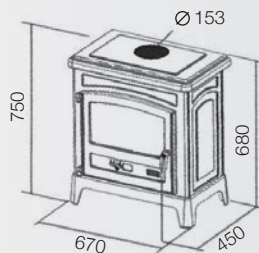

woodburning fireplaces

closed system

Mini Cube

MODEL 388134

Fuel: Wood
 Black
 Power: 5 kW
 Outlet: top or rear
 Flue diameter: 125mm

Cube

MODEL 388117

Fuel: Wood
 Black
 Power: 6.5 kW
 Outlet: top or rear
 Flue diameter: 153mm

Regence

MODEL 3144

Fuel: Wood
 Colour: Red, Black (matt), Cream
 Power: 6.5 kW
 Outlet: Top or rear
 Flue diameter: 153mm

Fonteval

MODEL 389143

Fuel: Wood
 Colour: Black
 Power: 10 kW
 Outlet: Top or rear
 Flue diameter: 153mm

Fuel: Wood
Colour: Black
Power: 9 kW
Flue diameter: 153mm

Fuel: Wood
Colour: Black
Power: 7 kW
Outlet: Top or rear
Flue diameter: 153mm

Calina

MODEL 388115

Silinda

MODEL 388114

Fuel: Wood
Colour: Black
Power: 7 kW
Outlet: Top or rear
Flue diameter: 153 mm

Fuel: Wood
Colour: Black
Power: 13 kW
Outlet: Top and rear
Flue diameter: 180 mm

Chevannes

MODEL 364120

Equirre

MODEL 389130

Fuel: Wood
Colour: Black
Power: 7.5 kW
Outlet: Top or rear
Flue diameter: 153mm

Fuel: Wood
Colour: Black
Power: 6.5 kW
Heating Volume: 90-240m³