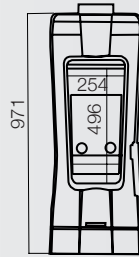

Fuel: Wood
 Colour: Black
 Power: 12 kW
 Outlet: Top or rear
 Flue diameter: 180mm

Fontemont

MODEL 389144

the art of producing warmth

woodburning fireplaces

closed system

Madras

MODEL 389104

Fuel: Wood
Colour: Black
Power: 9 kW
Flue diameter: 153mm

Fuel: Wood
Colour: Black
Power: 7 kW
Outlet: Top or rear
Flue diameter: 153mm

Calina

MODEL 388115

Silinda

MODEL 388114

Fuel: Wood
Colour: Black
Power: 7 kW
Outlet: Top or rear
Flue diameter: 153 mm

Fuel: Wood
Colour: Black
Power: 13 kW
Outlet: Top and rear
Flue diameter: 180 mm

Chevannes

MODEL 364120

Equirre

MODEL 389130

Fuel: Wood
Colour: Black
Power: 7.5 kW
Outlet: Top or rear
Flue diameter: 153mm

Fuel: Wood
Colour: Black
Power: 6.5 kW
Heating Volume: 90-240m³