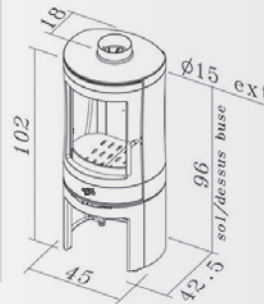

Fuel: Wood
Colour: Black
Power: 9 kW
Flue diameter: 153mm

Fuel: Wood
Colour: Black
Power: 7 kW
Outlet: Top or rear
Flue diameter: 153mm

Calina

MODEL 388115

Silinda

MODEL 388114

Fuel: Wood
Colour: Black
Power: 7 kW
Outlet: Top or rear
Flue diameter: 153 mm

Fuel: Wood
Colour: Black
Power: 13 kW
Outlet: Top and rear
Flue diameter: 180 mm

Chevannes

MODEL 364120

Equirre

MODEL 389130

Fuel: Wood
Colour: Black
Power: 7.5 kW
Outlet: Top or rear
Flue diameter: 153mm

Fuel: Wood
Colour: Black
Power: 6.5 kW
Heating Volume: 90-240m³