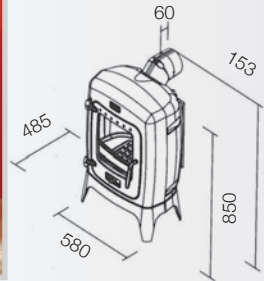

Fuel: Wood
 Colour: Black
 Power: 12 kW
 Outlet: Top or rear
 Flue diameter: 180mm

Fontemont

MODEL 389144

the art of producing warmth

woodburning fireplaces

closed system

Madras

MODEL 389104

Fuel: Wood
Colour: Black
Power: 9 kW
Flue diameter: 153mm

Fuel: Wood
Colour: Black
Power: 7 kW
Outlet: Top or rear
Flue diameter: 153mm

Calina

MODEL 388115

Silinda

MODEL 388114

Fuel: Wood
Colour: Black
Power: 7 kW
Outlet: Top or rear
Flue diameter: 153 mm