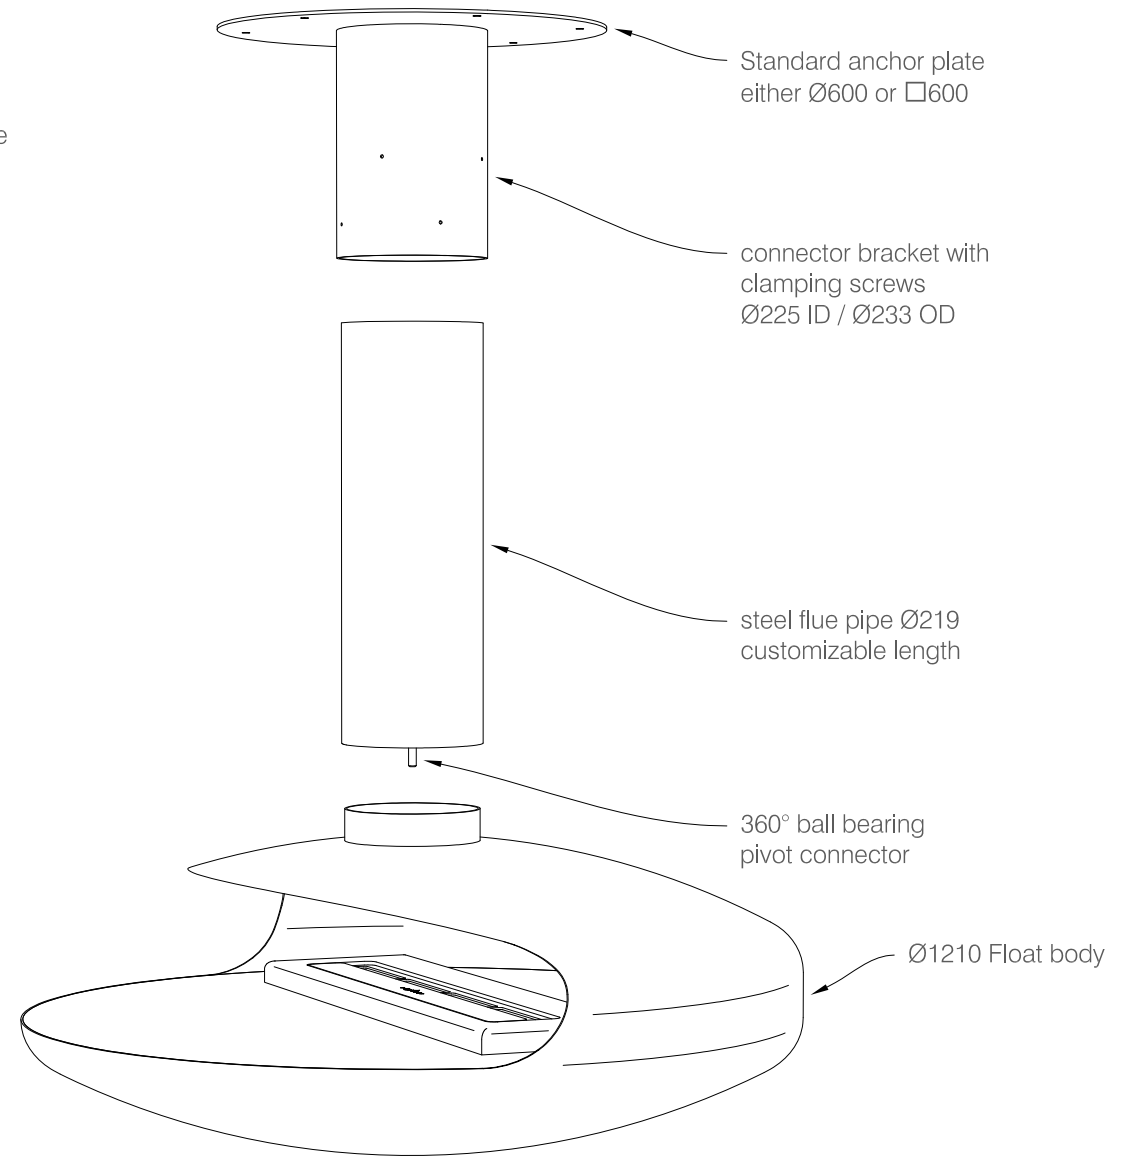

Float $\varnothing 1000$ with Classic Burner

© This drawing is copyright and remains the property of Beauty Fires. It may not be retained, copied or used without written consent.

Float $\varnothing 1210$ with Grand XL Burner