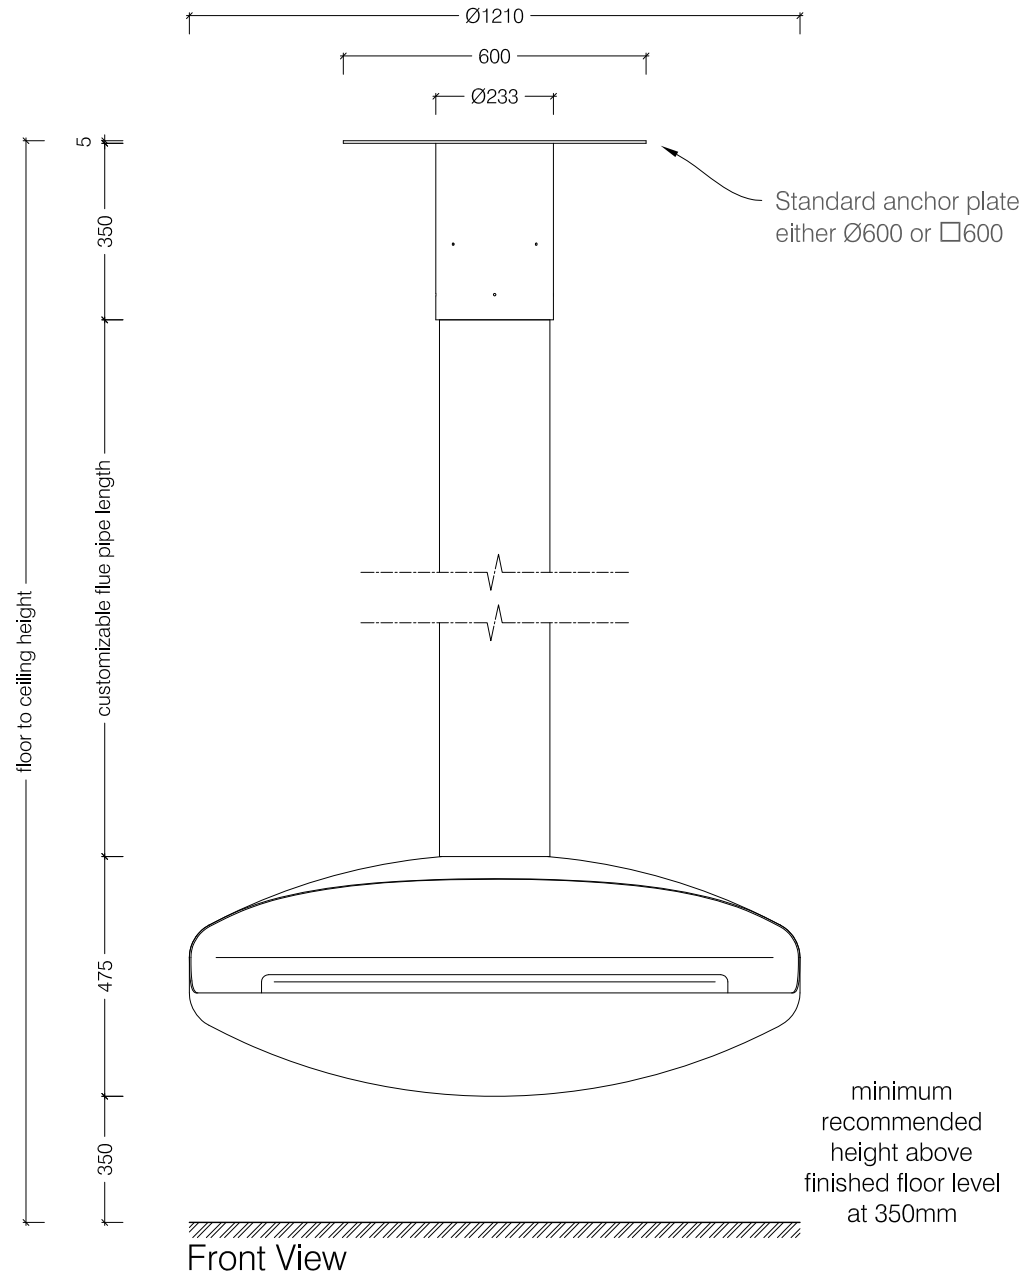

Float $\varnothing 1000$ with Classic Burner

© This drawing is copyright and remains the property of Beauty Fires. It may not be retained, copied or used without written consent.

Float $\varnothing 1210$ with Grand XL Burner