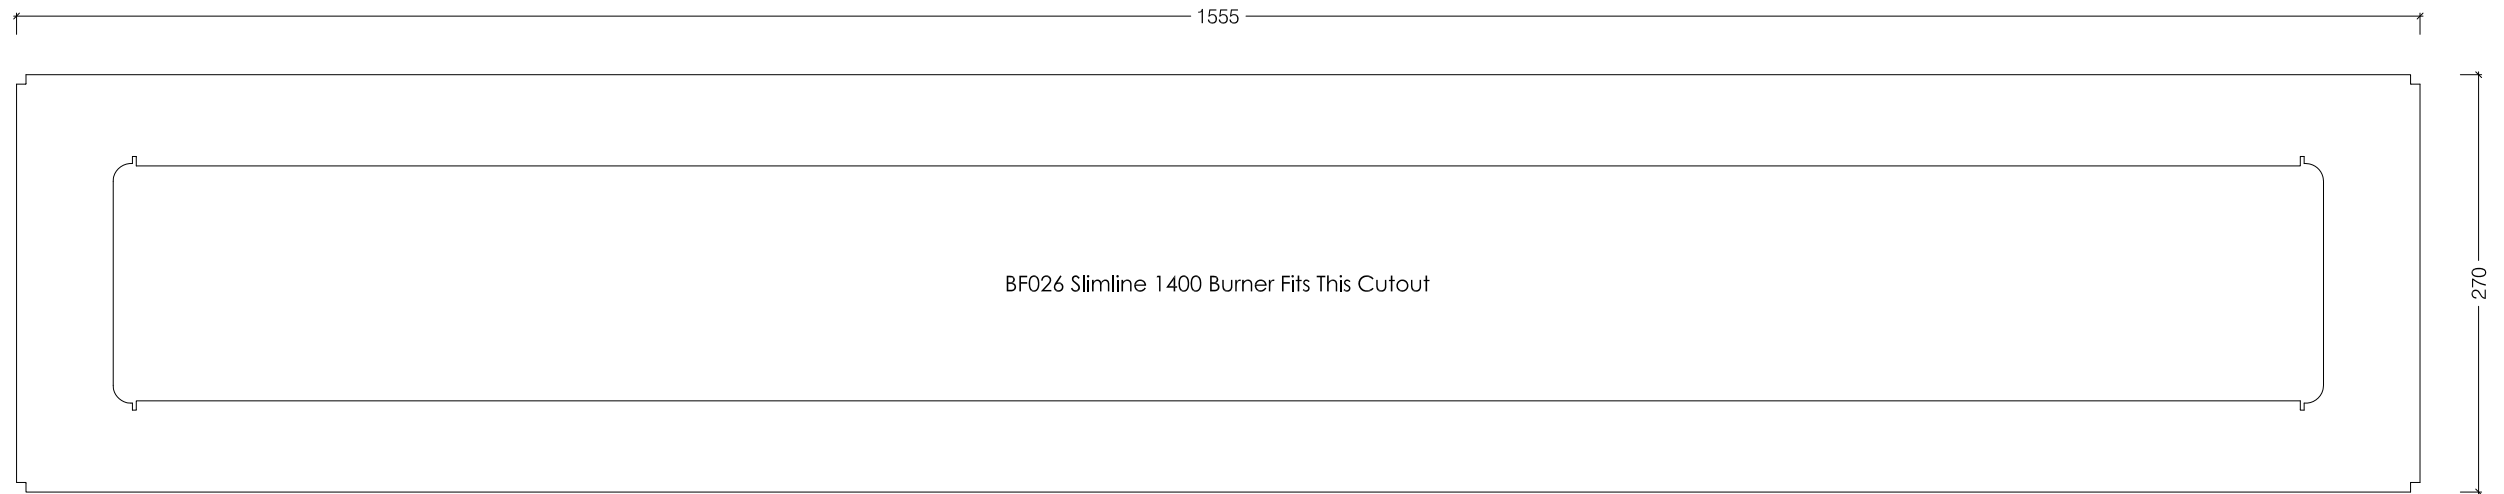

BF093 - P/C White
BF095 - P/C Black
BF097 - Brushed S/Steel

Top View

Fold 1400 Slimline Mount

© This drawing is copyright and remains the property of Signi Fires. It may not be retained, copied or used without written consent.