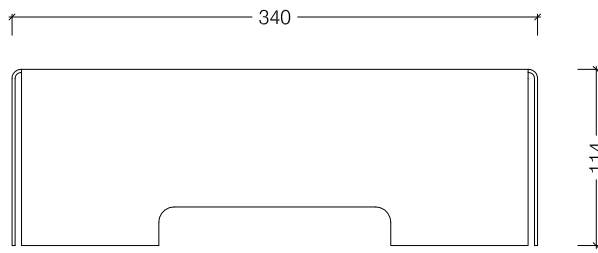

BF900 - P/C White
BF901 - P/C Black
BF902 - Brushed S/Steel

Side View