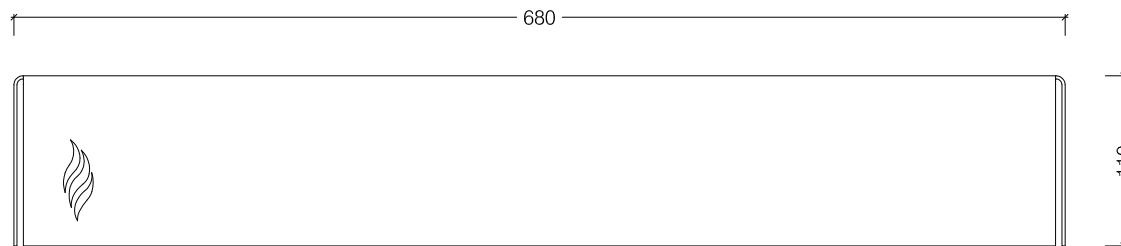

BF039 - P/C White
BF041 - P/C Black
BF043 - Brushed S/Steel

Side View

Top View

Front View

Fold 500 Slimline Mount

© This drawing is copyright and remains the property of Signi Fires. It may not be retained, copied or used without written consent.

BF040 - P/C White
BF042 - P/C Black
BF044 - Brushed S/Steel

Side View

Top View

Front View

Fold 800 Slimline Mount

© This drawing is copyright and remains the property of Signi Fires. It may not be retained, copied or used without written consent.