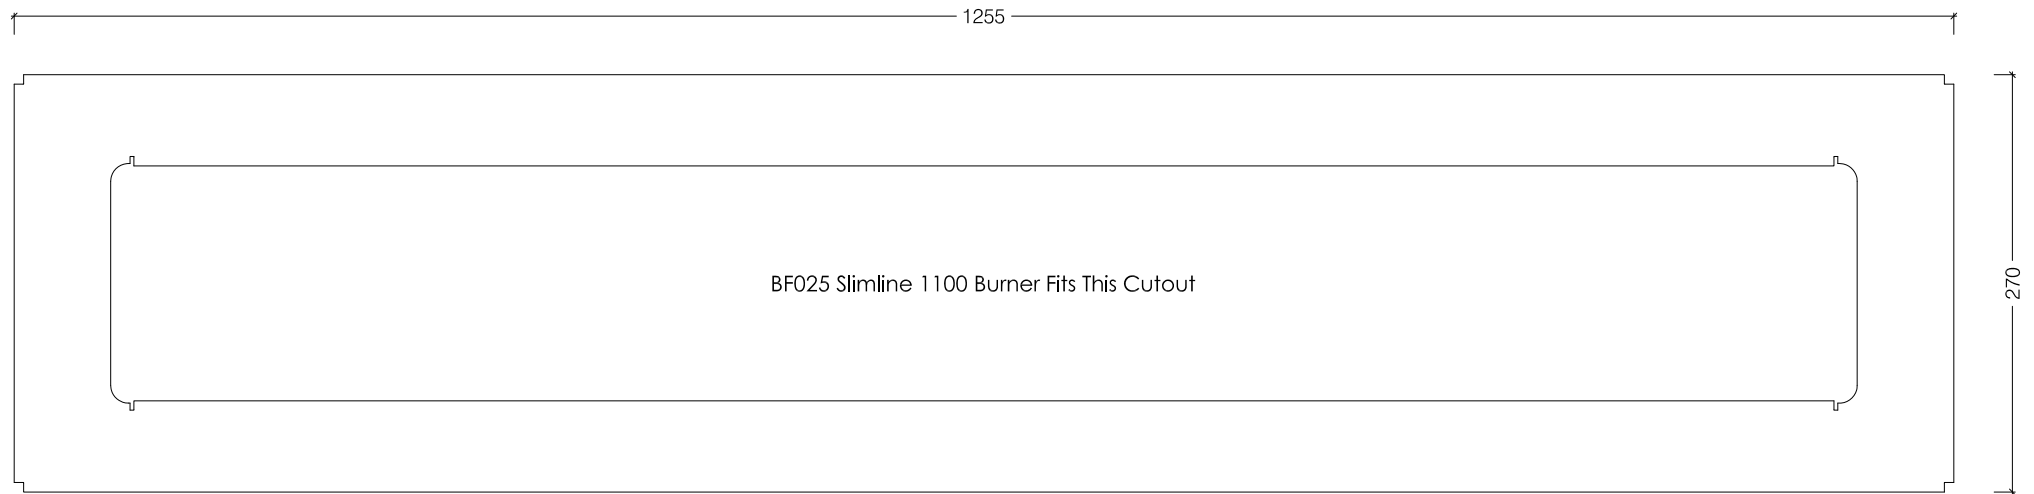

BF092 - P/C White
BF094 - P/C Black
BF096 - Brushed S/Steel

Top View

Fold 1100 Slimline Mount

© This drawing is copyright and remains the property of Signi Fires. It may not be retained, copied or used without written consent.