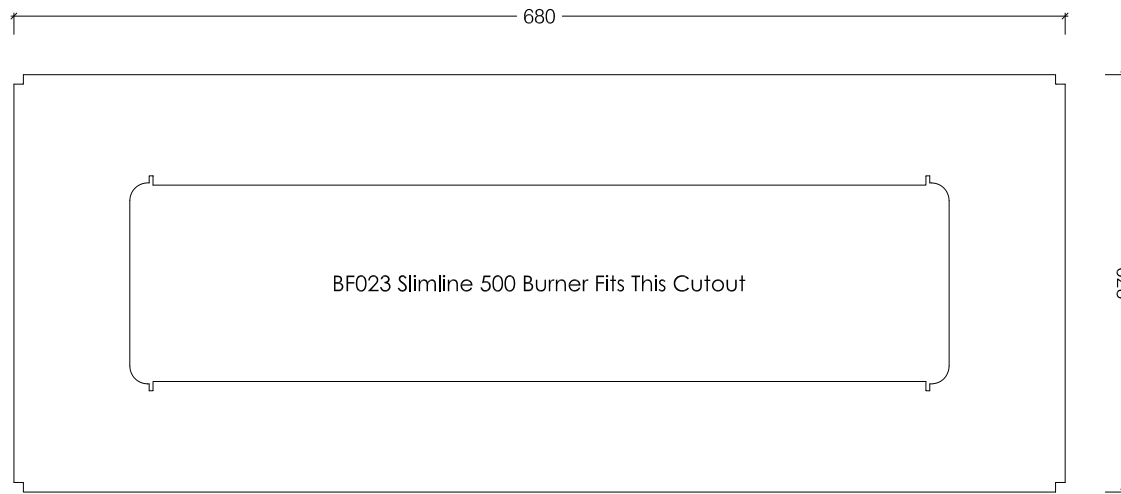

BF039 - P/C White
BF041 - P/C Black
BF043 - Brushed S/Steel

Side View

Top View

Front View

Fold 500 Slimline Mount

© This drawing is copyright and remains the property of Signi Fires. It may not be retained, copied or used without written consent.

BF040 - P/C White
BF042 - P/C Black
BF044 - Brushed S/Steel

Side View

Top View

Front View

Fold 800 Slimline Mount

© This drawing is copyright and remains the property of Signi Fires. It may not be retained, copied or used without written consent.