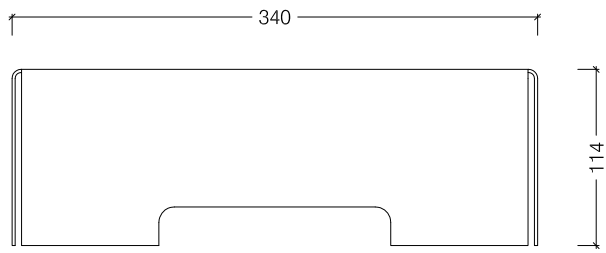

BF903 - P/C White
BF904 - P/C Black
BF905 - Brushed S/Steel

Side View