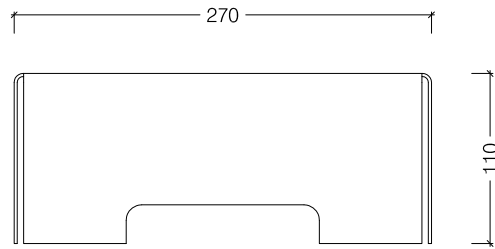

BF092 - P/C White
BF094 - P/C Black
BF096 - Brushed S/Steel

Side View