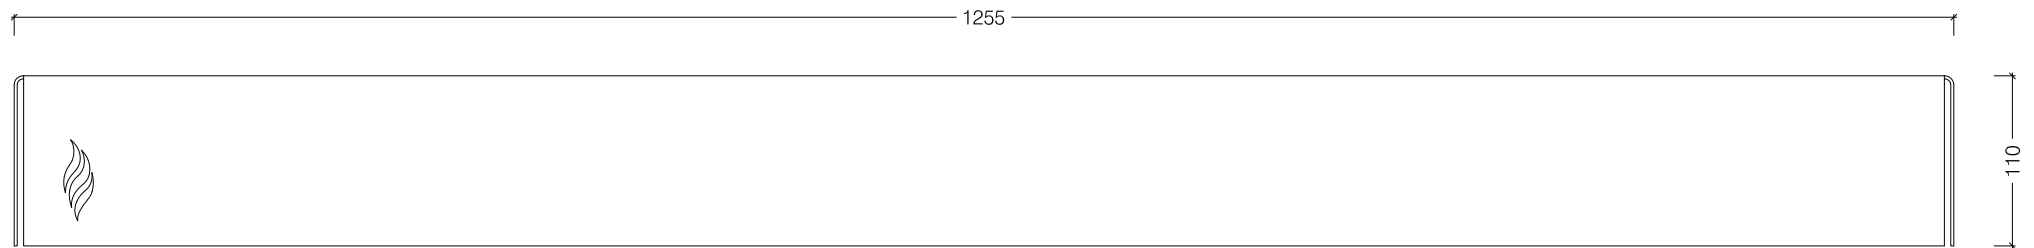

Front View

Fold 1100 Slimline Mount

© This drawing is copyright and remains the property of Signi Fires. It may not be retained, copied or used without written consent.