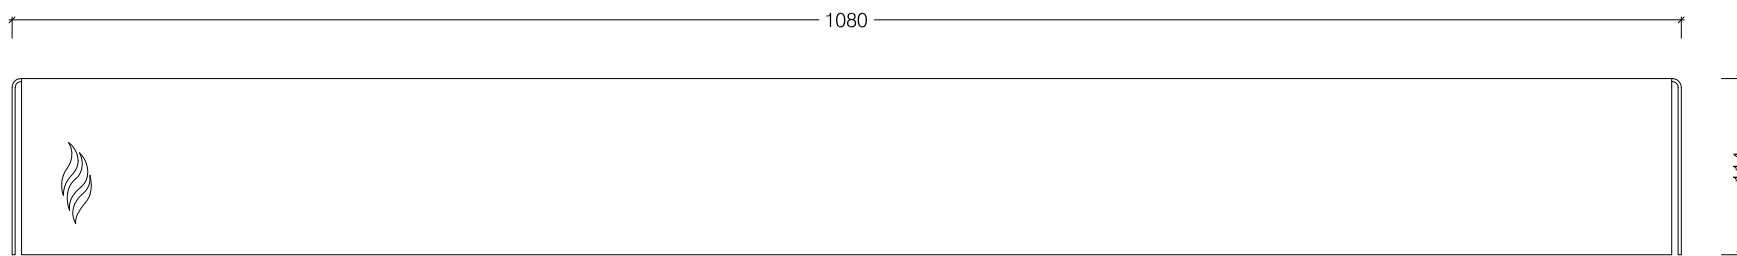

Front View

Grand XL Fold Mount

© This drawing is copyright and remains the property of Signi Fires. It may not be retained, copied or used without written consent.