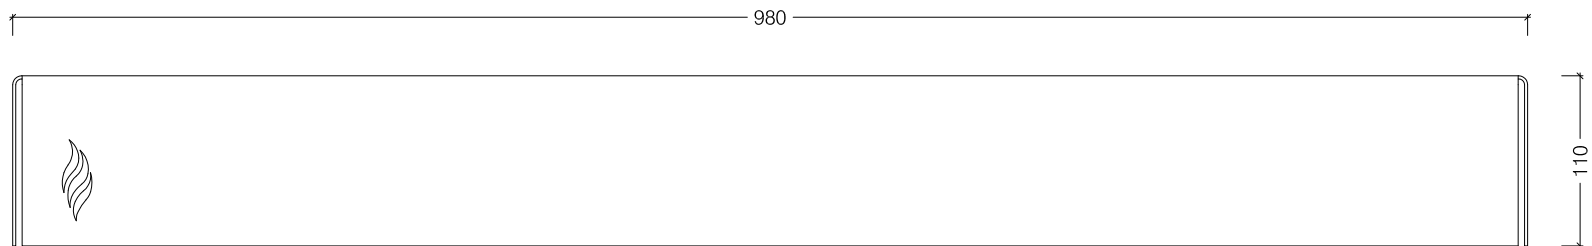

Front View

Fold 800 Slimline Mount

© This drawing is copyright and remains the property of Signi Fires. It may not be retained, copied or used without written consent.