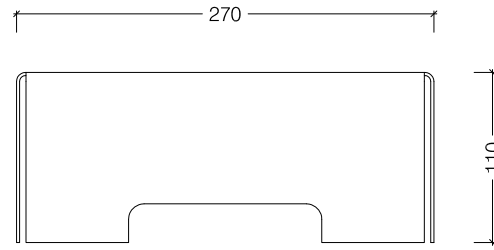

BF093 - P/C White
BF095 - P/C Black
BF097 - Brushed S/Steel

Side View