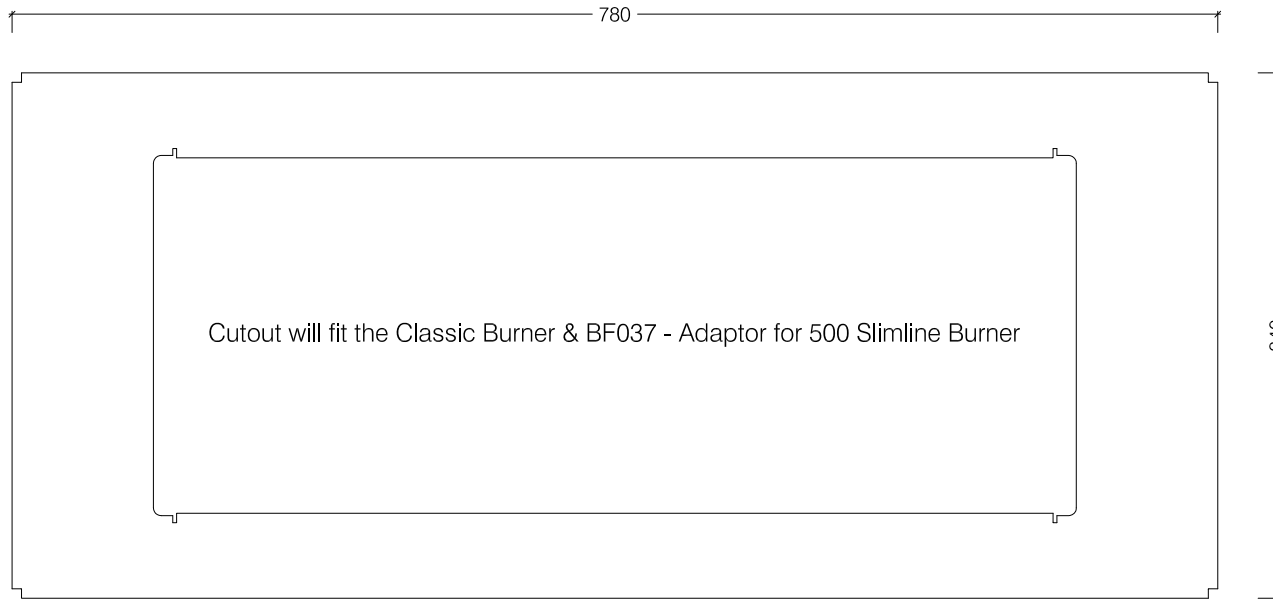

BF900 - P/C White
BF901 - P/C Black
BF902 - Brushed S/Steel

Top View

Classic Fold Mount

© This drawing is copyright and remains the property of Signi Fires. It may not be retained, copied or used without written consent.