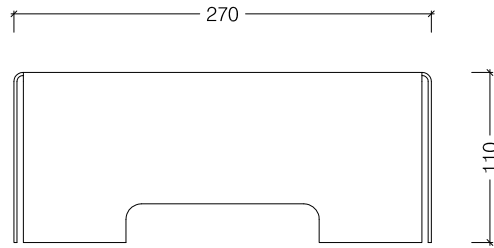

BF039 - P/C White
BF041 - P/C Black
BF043 - Brushed S/Steel

Side View

Top View

Front View

Fold 500 Slimline Mount

© This drawing is copyright and remains the property of Signi Fires. It may not be retained, copied or used without written consent.

BF040 - P/C White
BF042 - P/C Black
BF044 - Brushed S/Steel

Side View

Top View

Front View

Fold 800 Slimline Mount

© This drawing is copyright and remains the property of Signi Fires. It may not be retained, copied or used without written consent.