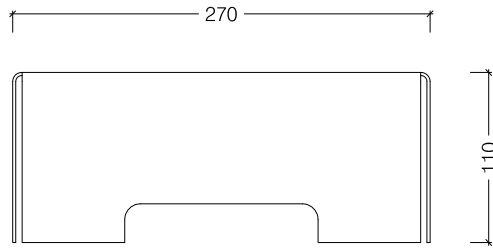

BF039 - P/C White
BF041 - P/C Black
BF043 - Brushed S/Steel

Side View

Top View

Front View

Fold 500 Slimline Mount

© This drawing is copyright and remains the property of Signi Fires. It may not be retained, copied or used without written consent.

BF040 - P/C White
BF042 - P/C Black
BF044 - Brushed S/Steel

Side View

Top View

Front View

Fold 800 Slimline Mount

© This drawing is copyright and remains the property of Signi Fires. It may not be retained, copied or used without written consent.