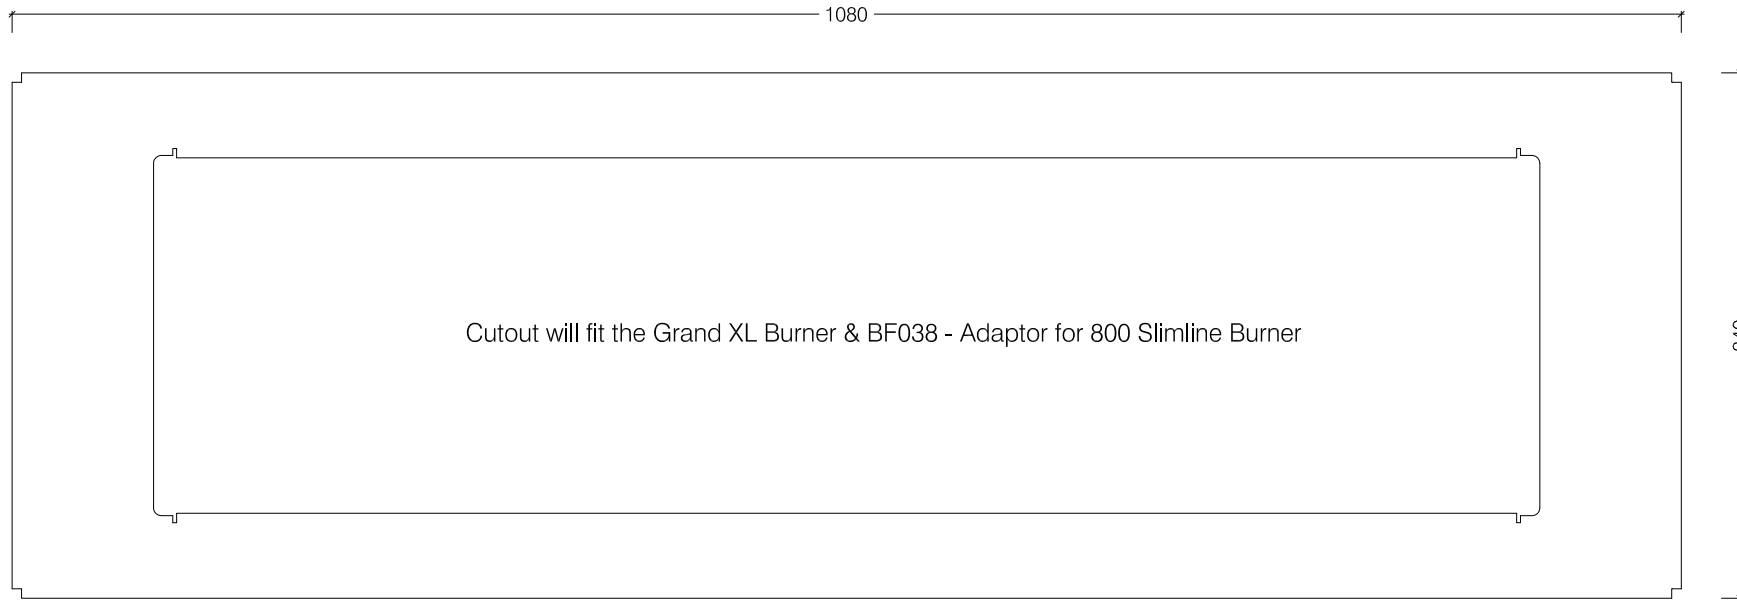

BF903 - P/C White
BF904 - P/C Black
BF905 - Brushed S/Steel

Top View

Grand XL Fold Mount

© This drawing is copyright and remains the property of Signi Fires. It may not be retained, copied or used without written consent.