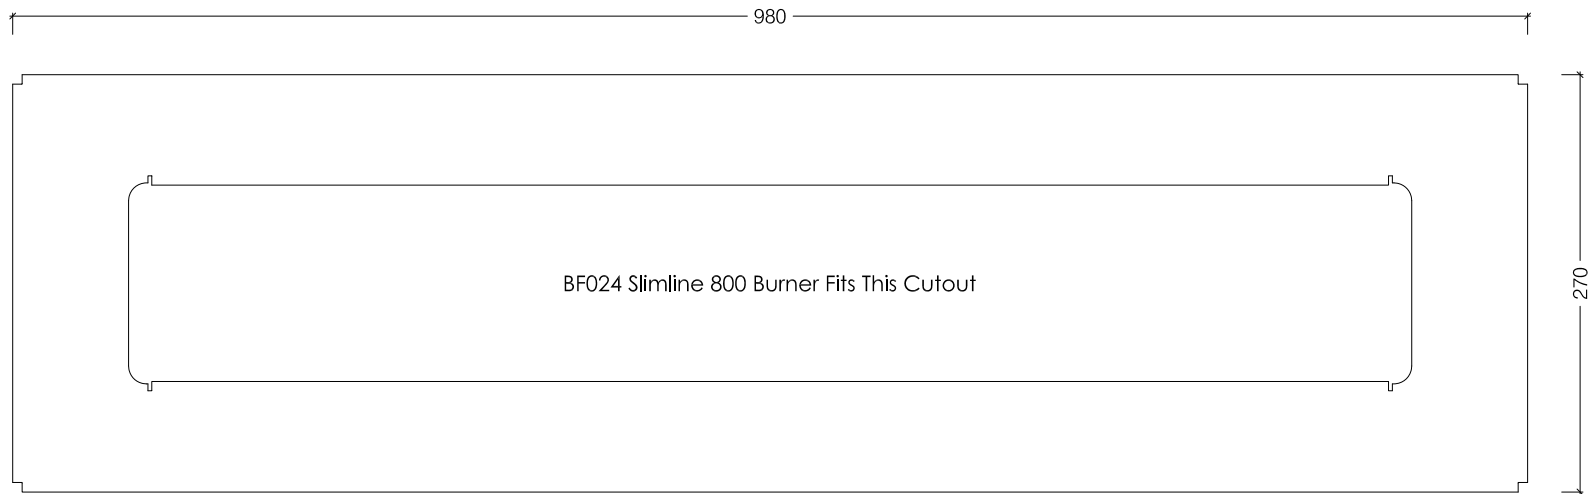

BF039 - P/C White
BF041 - P/C Black
BF043 - Brushed S/Steel

Side View

Top View

Front View

Fold 500 Slimline Mount

© This drawing is copyright and remains the property of Signi Fires. It may not be retained, copied or used without written consent.

BF040 - P/C White
BF042 - P/C Black
BF044 - Brushed S/Steel

Side View

Top View

Front View

Fold 800 Slimline Mount

© This drawing is copyright and remains the property of Signi Fires. It may not be retained, copied or used without written consent.