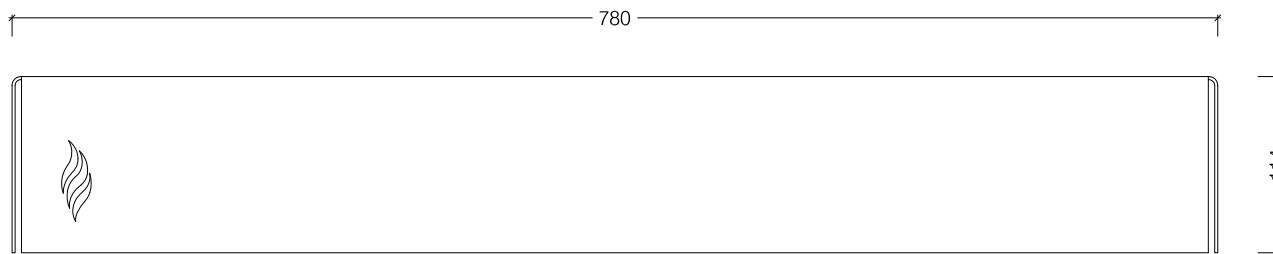

Front View

Classic Fold Mount

© This drawing is copyright and remains the property of Signi Fires. It may not be retained, copied or used without written consent.