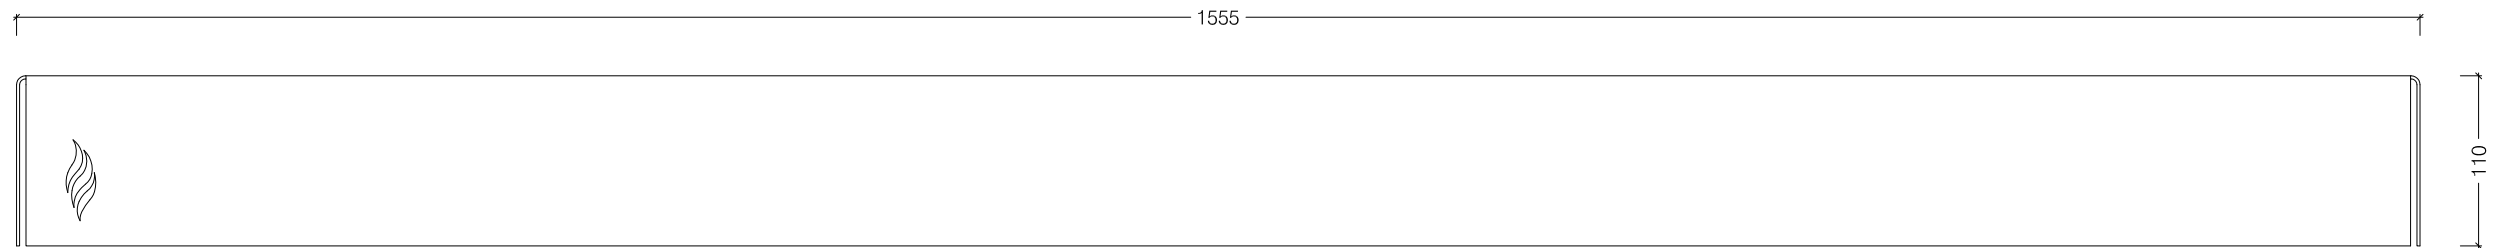

Front View

Fold 1400 Slimline Mount

© This drawing is copyright and remains the property of Signi Fires. It may not be retained, copied or used without written consent.